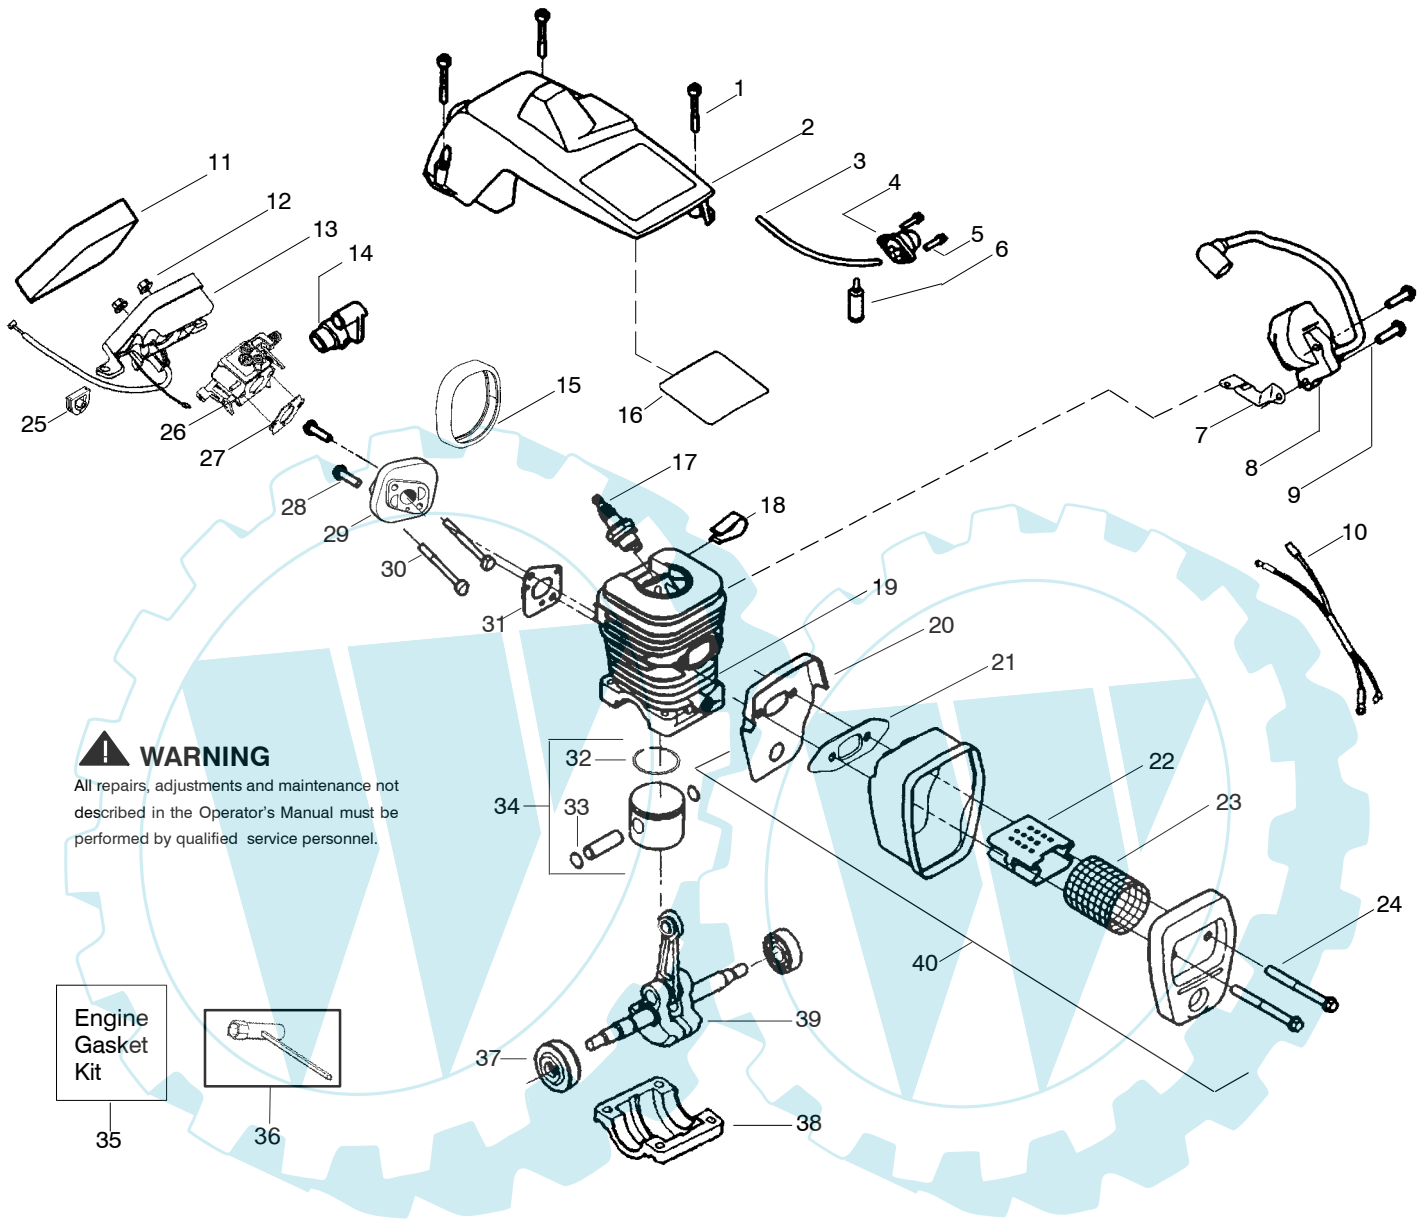

✓ = NEW PART NUMBER FOR THIS IPL

★ = REFER TO THE SERVICE REFERENCE INDICATED FOR MORE INFORMATION. (LOCATED AT END OF IPL)

PARTS LIST NO. 530165090		WOODSHARK PARTS LIST	CHAIN SAW MODEL(s) 2275
DATE 1/20/05	Replaces 530165090 - 12/09/04		NOTE: Illustration may differ from actual model due to design changes