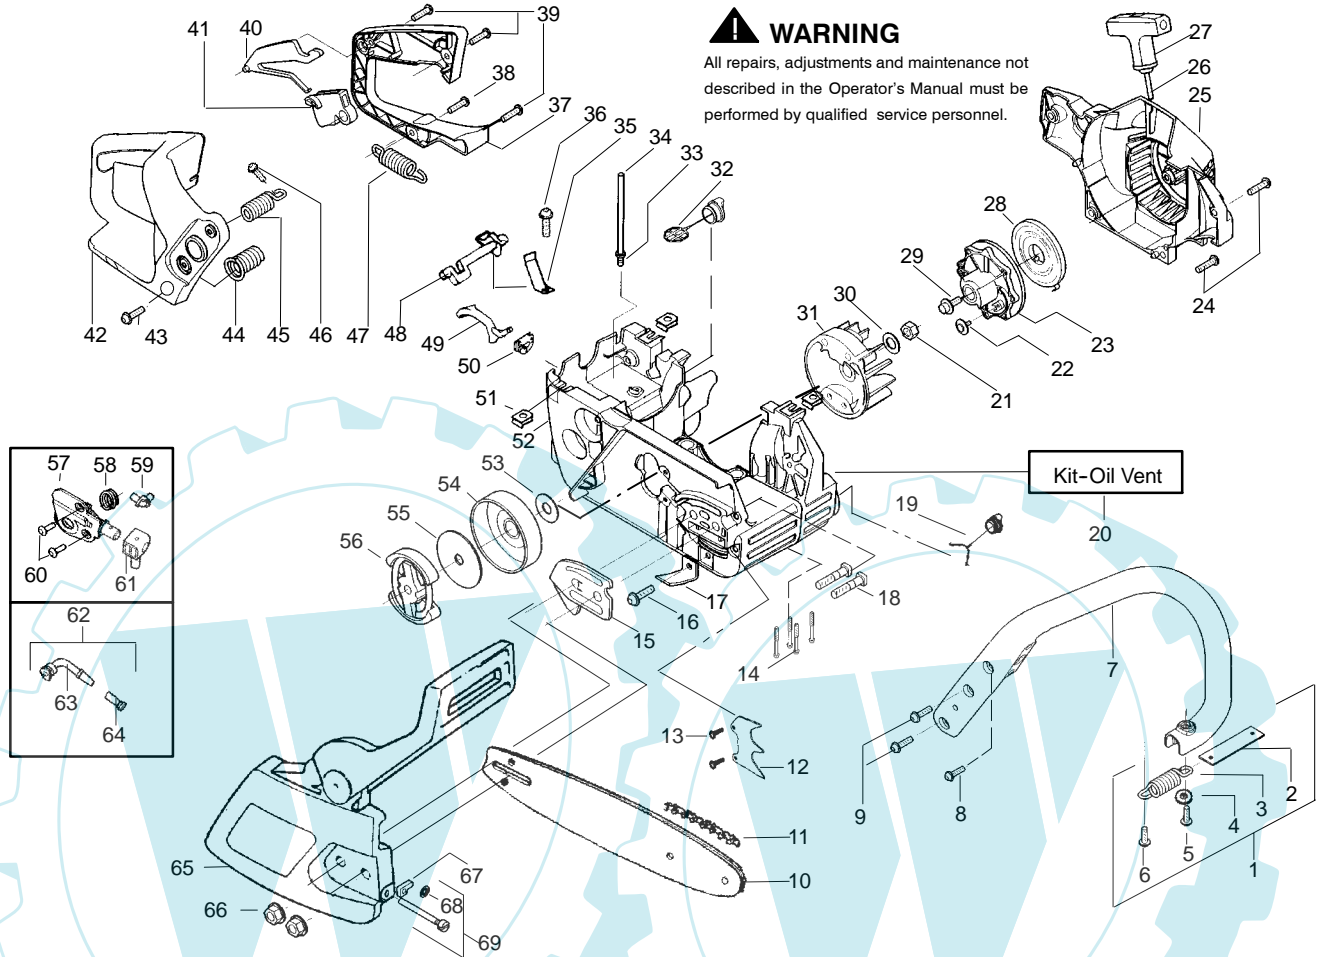

PARTS LIST NO. 530165090		WOODSHARK PARTS LIST	CHAIN SAW MODEL(s) 2275	
DATE 1/20/05	Replaces 530165090 - 12/09/04		Note: Illustration may differ from actual model due to design changes	PAGE NO. 1

Ref.	Part No.	Description	Ref.	Part No.	Description	Ref.	Part No.	Description
1.	530059667	Assy.-Isolator	28.	530027531	Spring-Recoil	54.	530047061	Assy.-Clutch Drum w/bearing
2.	530047608	Limiter Strap	29.	530015920	Screw	55.	530015611	Washer-Clutch
3.	530059668	Spring-Isolator	30.	530015127	Washer-Flywheel	56.	530014949	Assy. Clutch
4.	530015158	Washer	31.	530039187	Assy-Flywheel	57.	530071259	Kit - Oil Pump (incl. 58,59,61)
5.	530016018	Screw	32.	530047192	Assy-Fuel Cap w/ret.	58.	530037820	Gear-Worm Spring
6.	530015843	Screw	33.	530023877	Fitting-fuel line	59.	530049477	Elbow-Oil Pickup
7.	530047583	Front Handle	34.	530069216	Kit-Fuel line (large)	60.	530016064	Screw
8.	530015940	Screw	35.	530016149	Spring-Switch	61.	530019206	Seal Block
9.	530015814	Screw	36.	530015775	Screw	62.	530047663	Assy-Oil Pick-up (Incl. 63,64)
10.	530044691	Bar - 14"	37.	530059874	Cover-Rear Handle	63.	530038373	Pick-up Oiler
11.	952051209	Chain - 14"	38.	530015886	Screw	64.	530056533	Filter-Oil
12.	530014381	Kit-Spike (Incl. 13)	39.	530015906	Screw	65.	530054735	Assy.-Chain Brake
13.	530016439	Screw	40.	530036098	Throttle Lockout	66.	530015917	Nut-Bar Mounting
14.	530016132	Screw	41.	530036097	Trigger-Throttle	67.	530015826	Pin-Bar Adjust
15.	530038238	Plate-Bar Mount.	42.	530059873	Handle - Rear	68.	530038593	Retainer
16.	530015814	Screw	43.	★★★★★	Screw	69.	530069611	Kit-Bar Adjusting (incl. # 67,68)
17.	530029850	Chain Catcher	44.	★★★★★	Assy Isolator-lower			
18.	530016133	Bolt-Bar	45.	530071958	Kit-Isolator (Upper)			
19.	530057236	Assy-Oil Cap w/ret.	46.	530015875	Screw			
20.	530071666	Kit-Oil Vent	47.	530059668	Spring-Isolator			
21.	530016134	Nut-Flywheel	48.	530057473	Lever-Switch			
22.	530016080	Screw	49.	530057474	Lever-Choke			
23.	530037817	Starter Pulley	50.	530049005	Grommet-Knob			
24.	530015892	Screw	51.	530015922	Nut-"U"-Type			
25.	530049334	Housing-Fan	52.	530058736	Assy-Chassis. (fuel lines and caps)			
26.	530069232	Kit - Rope	53.	530015907	Washer-Thrust			
27.	530056402	Handle-Starter						

✓ = NEW PART NUMBER FOR THIS IPL

★ = REFER TO THE SERVICE REFERENCE INDICATED FOR MORE INFORMATION. (LOCATED AT END OF IPL)