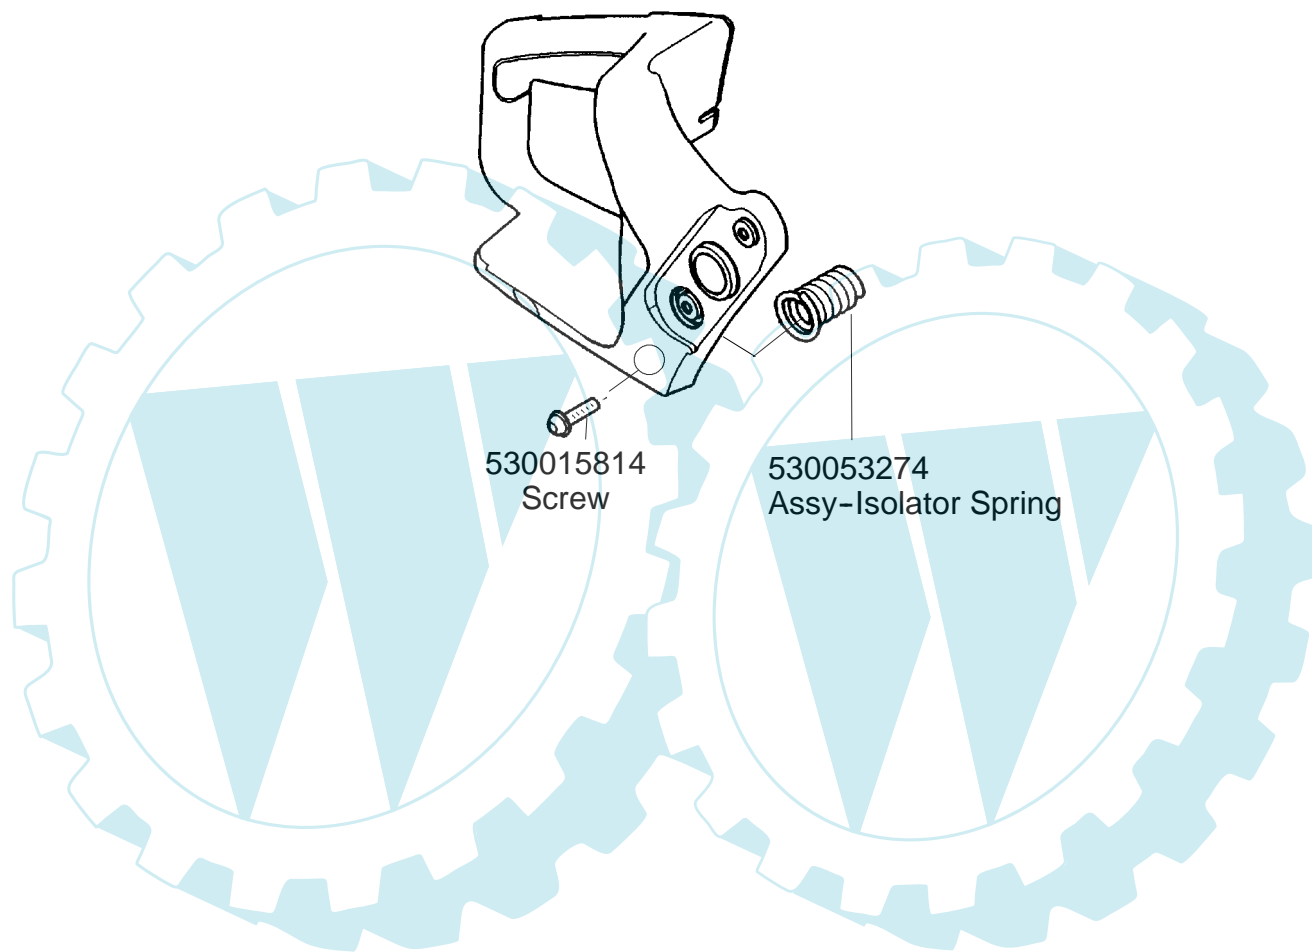

PARTS LIST NO. 530165090		WOODSHARK PARTS LIST	CHAIN SAW MODEL(s) 2275	
DATE 1/20/05	Replaces 530165090 - 12/09/04		NOTE: Illustration may differ from actual model due to design changes	PAGE NO. 3

***** **Service Reference** *****

Note: Due to product improvements, your unit may have been built with or without the spring and screw shown below. If your unit does not have this spring and screw, no action is required. If your unit does have the spring and screw, please order the part numbers listed below.

✓ = NEW PART NUMBER FOR THIS IPL

★ = REFER TO THE SERVICE REFERENCE INDICATED FOR MORE INFORMATION. (LOCATED AT END OF IPL)